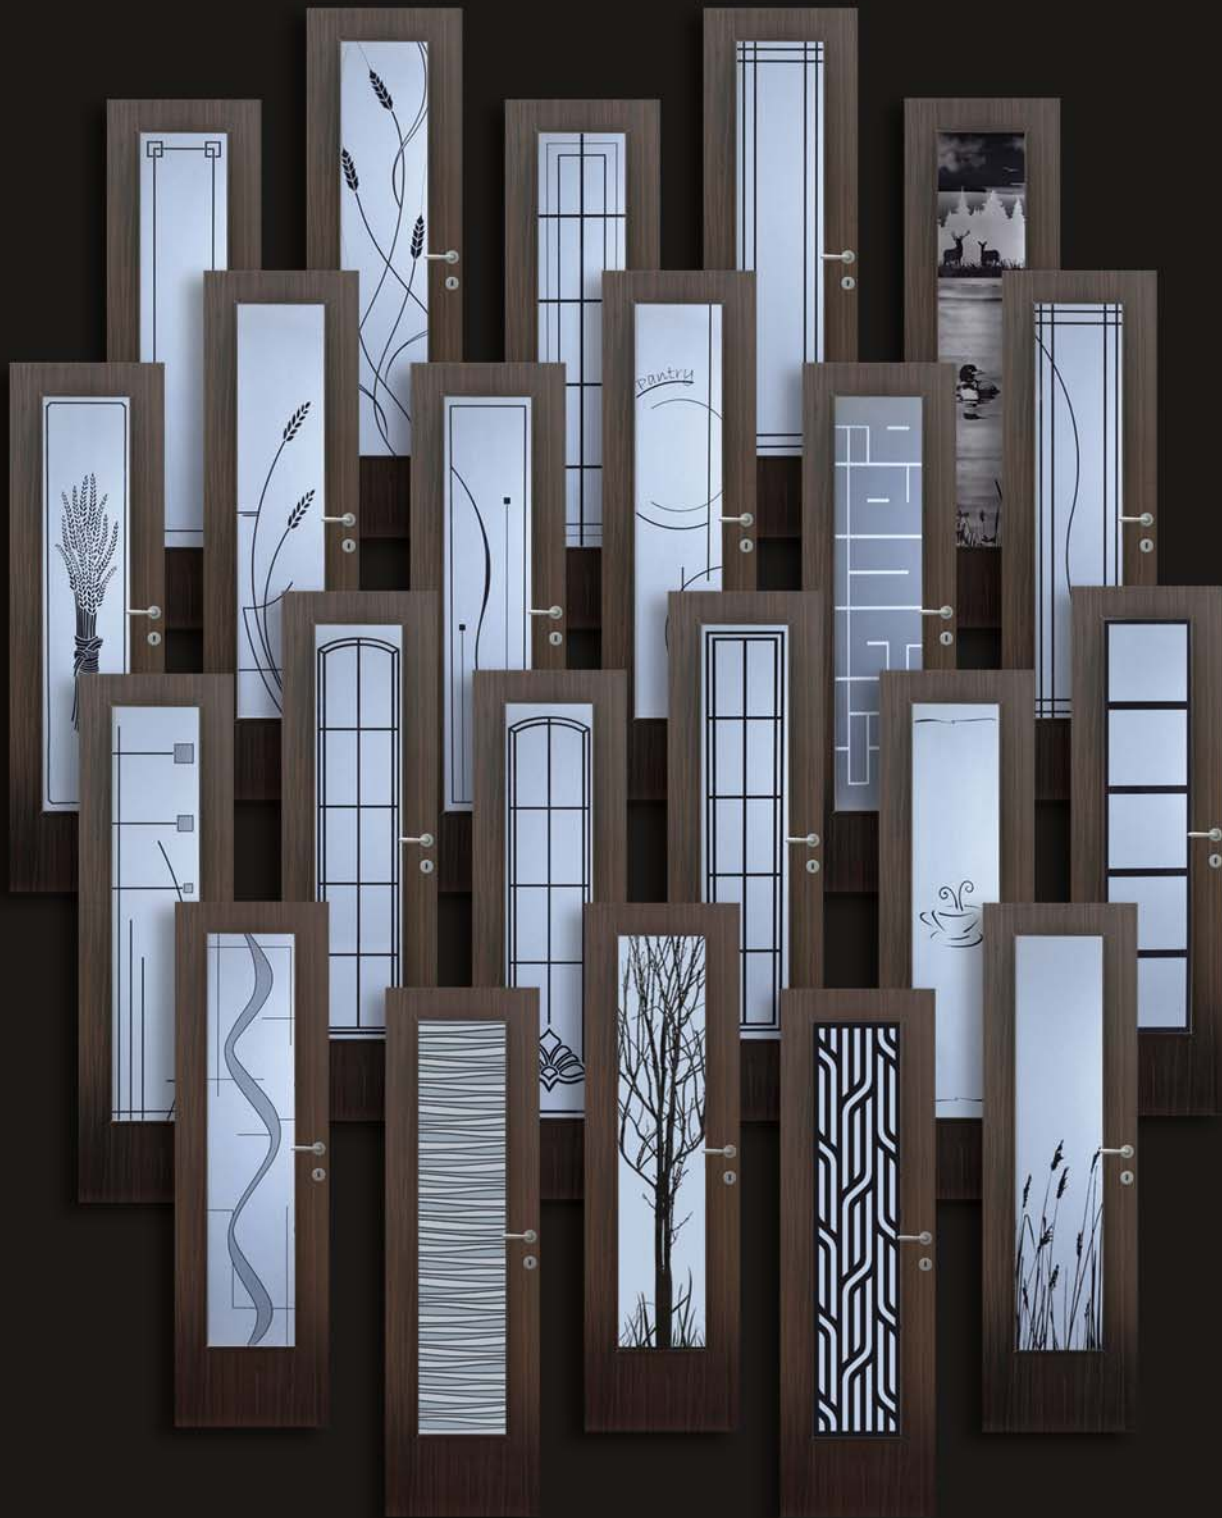

**LIFESTYLE GLASS**  
BY MPD GLASS

## **ETCHED GLASS FOR INTERIOR DOORS**

Choose from over 32 Standard Designs or let our in-shop artists guide you through the process of creating a truly unique one-of-kind custom pattern for your door insert.

\* represents panels that have 2 shades of sandblasting